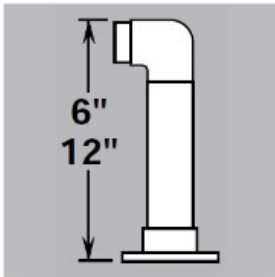

00-L132/5 Polished Brass Low Line Flush End Post 1-1/2" OD Height 6"

Assembled post comes with mounting flange