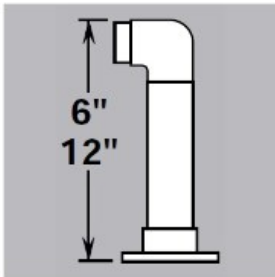

BuyRailings 71 Commerce Drive Brookfield, CT 06804 T 877-810-4116 F +1-203-930-3620 [www.buyrailings.com](http://www.buyrailings.com)

**00-L132/5** Polished Brass Low Line Flush End Post 1-1/2" OD Height 6"

Assembled post comes with mounting flange