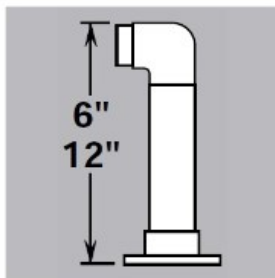

00-L132/5 Polished Brass Low Line Flush End Post 1-1/2" OD Height 6"

Assembled post comes with mounting flange