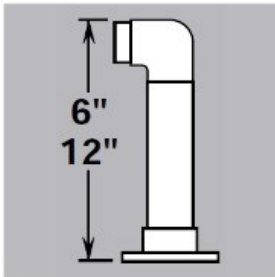

**00-L232/1** Polished Brass Low Line Flush End Post 2" OD Height 12"

Assembled post comes with mounting flange