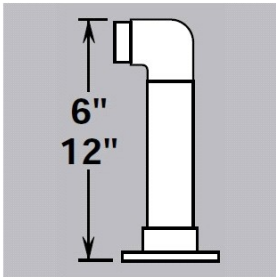

00-L232/1 Polished Brass Low Line Flush End Post 2" OD Height 12"

Assembled post comes with mounting flange