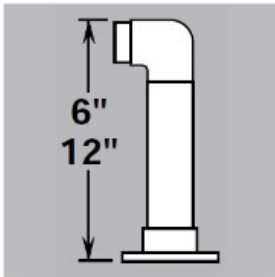

00-L232/1 Polished Brass Low Line Flush End Post 2" OD Height 12"

Assembled post comes with mounting flange