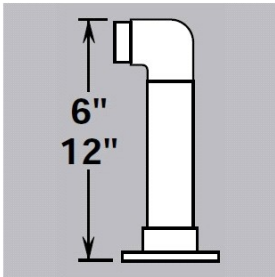

**00-L132/1** Polished Brass Low Line Flush End Post 1-1/2" OD Height 12"

Assembled post comes with mounting flange