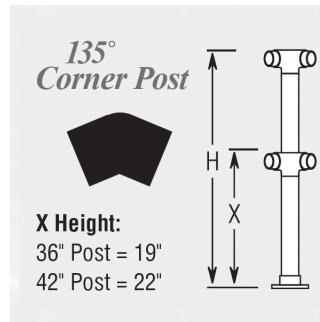

44-D238/4 Satin 304 Stainless Steel Double Line Flush 135 Degree Corner Post 2" OD
Height 42"

Please Note: Flange is sold separately based on your installation needs.