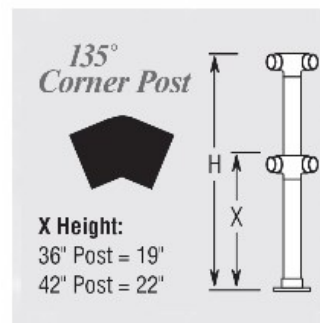

44-D238/4 Satin 304 Stainless Steel Double Line Flush 135 Degree Corner Post 2" OD
Height 42"

Please Note: Flange is sold separately based on your installation needs.