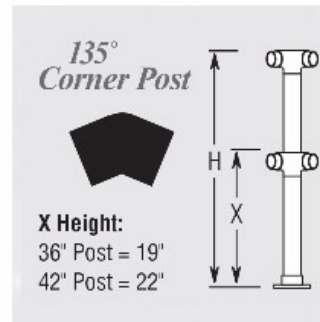

44-D238/4 Satin 304 Stainless Steel Double Line Flush 135 Degree Corner Post 2" OD
Height 42"

Please Note: Flange is sold separately based on your installation needs.