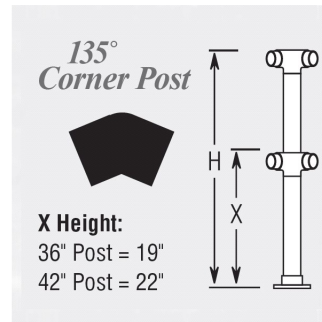

44-D238/3 Satin 304 Stainless Steel Double Line Flush 135 Degree Corner Post 2" OD
Height 36"

Please Note: Flange is sold separately based on your installation needs.