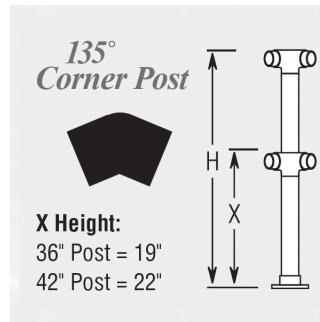

44-D138/3 Satin 304 Stainless Steel Double Line Flush 135 Degree Corner Post 1-1/2" OD Height 36"

Please Note: Flange is sold separately based on your installation needs.