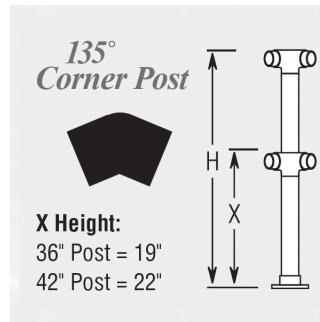

40-D238/4 Polished 304 Stainless Steel Double Line Flush 135 Degree Corner Post 2" OD Height 42"

Please Note: Flange is sold separately based on your installation needs.