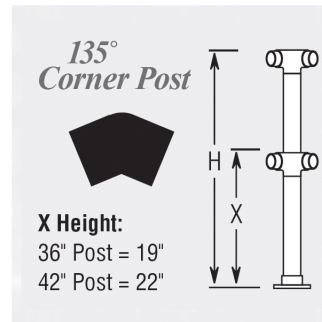

**40-D238/3 Polished 304 Stainless Steel Double Line Flush 135 Degree Corner Post 2" OD Height 36"**

**Please Note: Flange is sold separately based on your installation needs.**