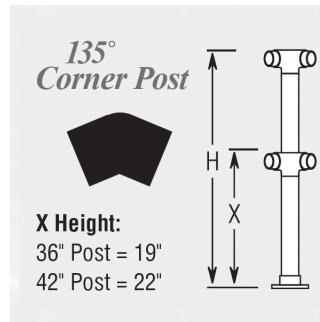

40-D138/3 Polished 304 Stainless Steel Double Line Flush 135 Degree Corner Post 1-1/2" OD Height 36"

Please Note: Flange is sold separately based on your installation needs.