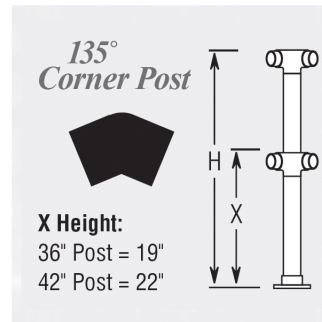

**00-D238/4 Polished Brass Double Line Flush 135 Degree Corner Post 2" OD Height 42"**

**Please Note: Flange is sold separately based on your installation needs.**