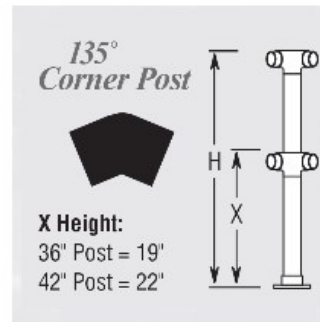

00-D238/3 Polished Brass Double Line Flush 135 Degree Corner Post 2" OD Height 36"

Please Note: Flange is sold separately based on your installation needs.