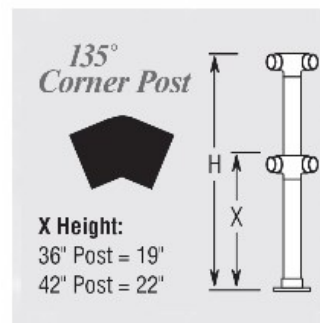

**00-D138/3 Polished Brass Double Line Flush 135 Degree Corner Post 1-1/2" OD  
Height 36"**

**Please Note: Flange is sold separately based on your installation needs.**