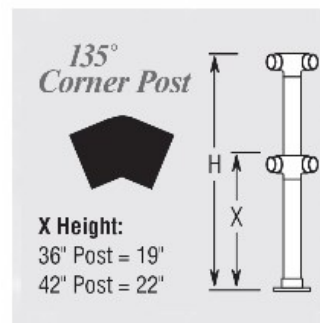

**00-D138/3 Polished Brass Double Line Flush 135 Degree Corner Post 1-1/2" OD
Height 36"**

Please Note: Flange is sold separately based on your installation needs.