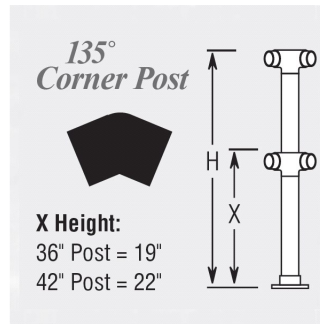

**00-D138/3 Polished Brass Double Line Flush 135 Degree Corner Post 1-1/2" OD
Height 36"**

Please Note: Flange is sold separately based on your installation needs.