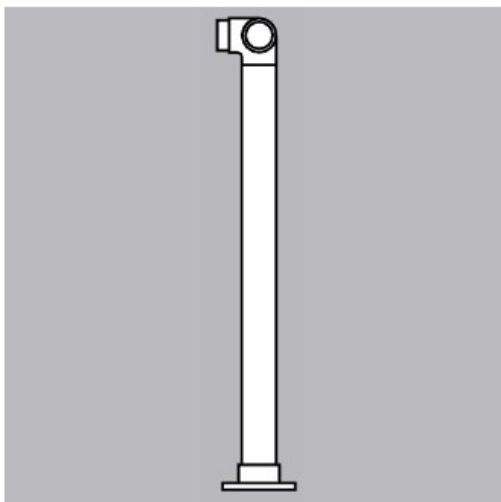

**40-S133/3** Polished 304 Stainless Steel Single Line Flush Corner Post 1-1/2" OD  
Height 36"

Single Line Flush Posts - Corner Post

**Please Note: Flange is sold separately based on your installation needs.**