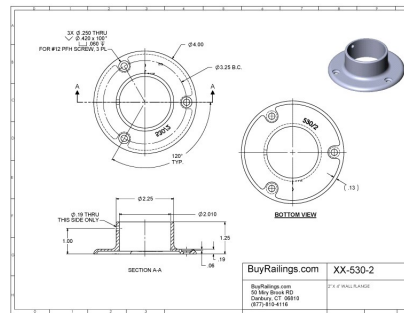

BuyRailings 71 Commerce Drive Brookfield, CT 06804 T 877-810-4116 F +1-203-930-3620 www.buyrailings.com

49-530/2 4" Wall Flange for 2" OD Tubing in 316 Grade Satin Stainless Steel

Flanges provide numerous mounting solutions for railing projects including wall mounting handrails, floor mounting footrail as well as angle, adjustable, socket, square, cut and cubicle mounting for special architectural railing projects.