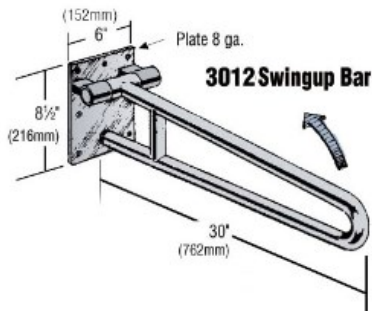

Q-3012 Swingup Bar Satin Stainless Steel 304 1-1/4" OD

The maximum load weight is 300 lbs.