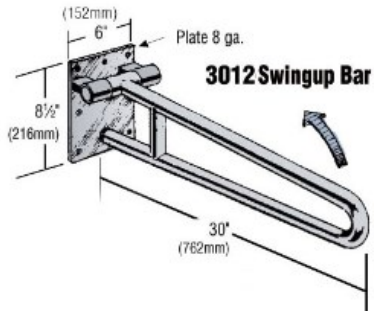

Q-3012 Swingup Bar Satin Stainless Steel 304 1-1/4" OD

The maximum load weight is 300 lbs.