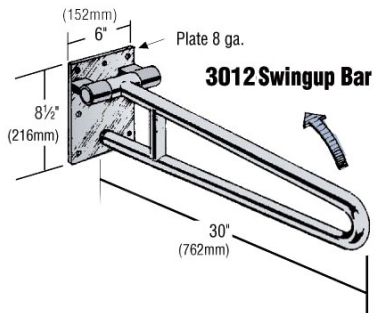

Q-3012 Swingup Bar Satin Stainless Steel 304 1-1/4" OD

The maximum load weight is 300 lbs.