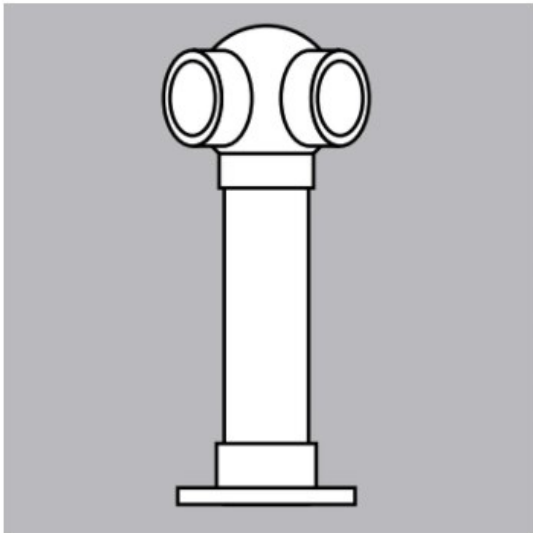

**40-L108/5** Polished 304 Stainless Steel Low Line Ball 135 Degree Corner Post 1-1/2" OD Height 6"

Low Line Ball Post - 135 Degree Corner Post