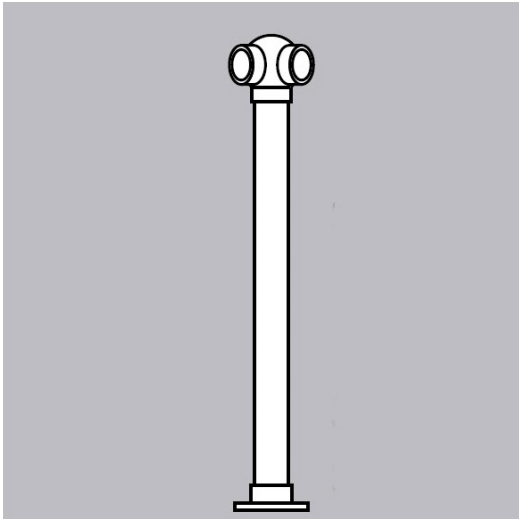

44-S208/4 Satin 304 Stainless Steel Single Line Ball 135 Degree Corner Post 2" OD
Height 42"

Single Line Ball Posts - 135 Degree Corner Post welded 135 ball fitting to the post.

Please Note: Flange is sold separately based on your installation needs.