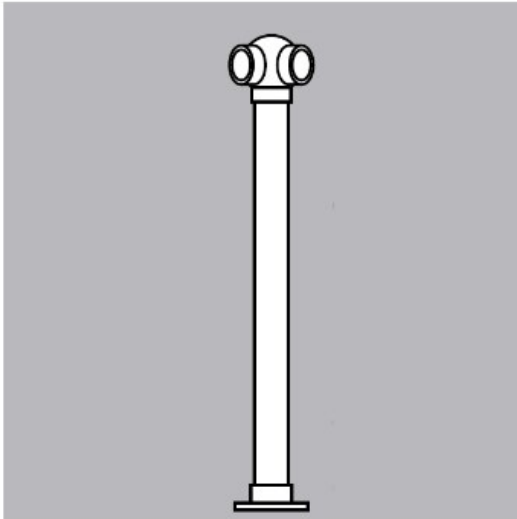

**44-S208/3** Satin 304 Stainless Steel Single Line Ball 135 Degree Corner Post 2" OD  
Height 36"

Single Line Ball Posts - 135 Degree Corner Post welded 135 ball fitting to the post.

**Please Note: Flange is sold separately based on your installation needs.**