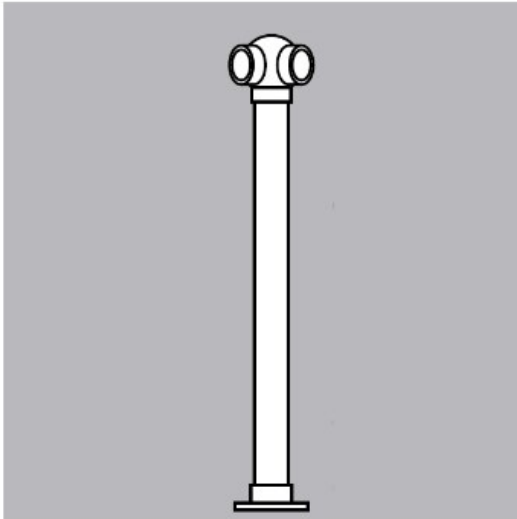

44-S108/3 Satin 304 Stainless Steel Single Line Ball 135 Degree Corner Post 1-1/2"
OD Height 36"

Single Line Ball Posts - 135 Degree Corner Post welded 135 ball fitting to the post.

Please Note: Flange is sold separately based on your installation needs.