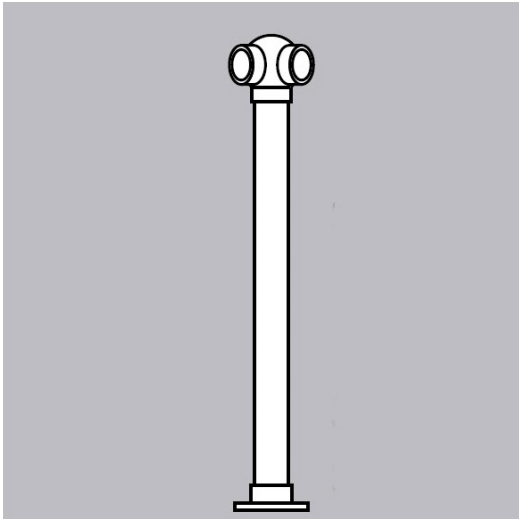

40-S208/4 Polished 304 Stainless Steel Single Line Ball 135 Degree Corner Post 2"
OD Height 42"

Single Line Ball Posts - 135 Degree Corner Post welded 135 ball fitting to the post.

Please Note: Flange is sold separately based on your installation needs.