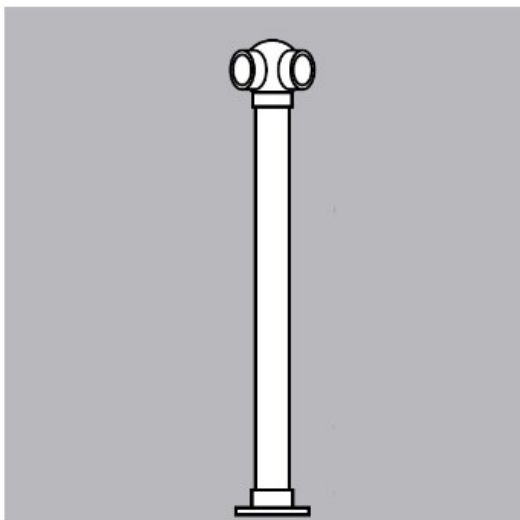

40-S208/4 Polished 304 Stainless Steel Single Line Ball 135 Degree Corner Post 2" OD Height 42"

Single Line Ball Posts - 135 Degree Corner Post welded 135 ball fitting to the post.

Please Note: Flange is sold separately based on your installation needs.