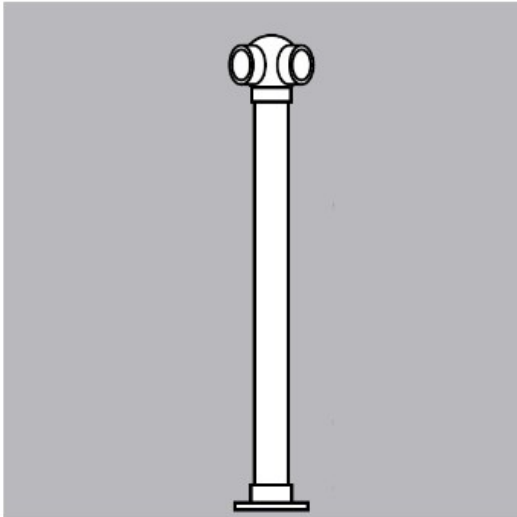

40-S208/4 Polished 304 Stainless Steel Single Line Ball 135 Degree Corner Post 2" OD Height 42"

Single Line Ball Posts - 135 Degree Corner Post welded 135 ball fitting to the post.

Please Note: Flange is sold separately based on your installation needs.