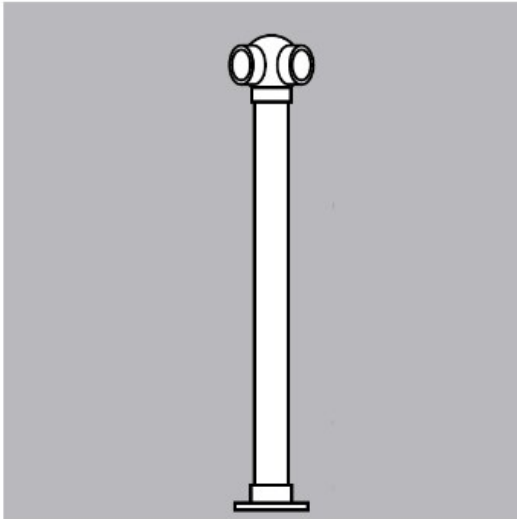

**40-S208/3** Polished 304 Stainless Steel Single Line Ball 135 Degree Corner Post 2" OD Height 36"

Single Line Ball Posts - 135 Degree Corner Post welded 135 ball fitting to the post.

**Please Note: Flange is sold separately based on your installation needs.**