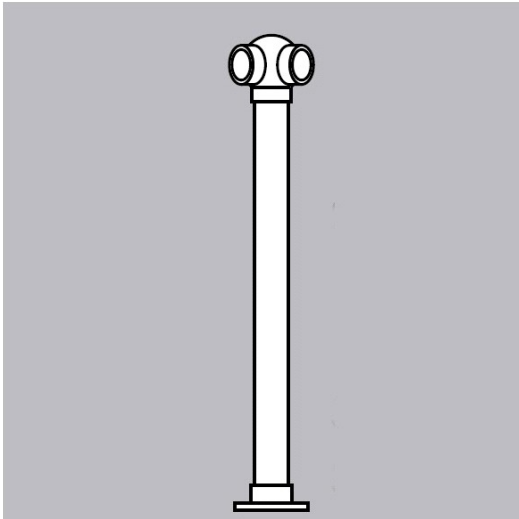

**40-S108/3** Polished 304 Stainless Steel Single Line Ball 135 Degree Corner Post 1-1/2"  
OD Height 36"

Single Line Ball Posts - 135 Degree Corner Post welded 135 ball fitting to the post.

**Please Note: Flange is sold separately based on your installation needs.**