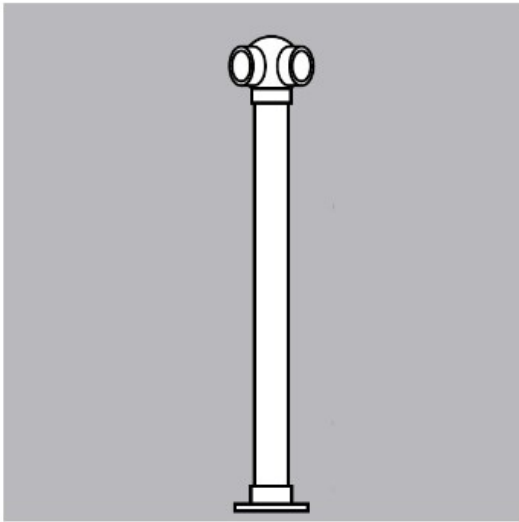

00-S208/3 Polished Brass Single Line Ball 135 Degree Corner Post 2" OD Height 36"

Single Line Ball Posts - 135 Degree Corner Post welded 135 ball fitting to the post.

Please Note: Flange is sold separately based on your installation needs.