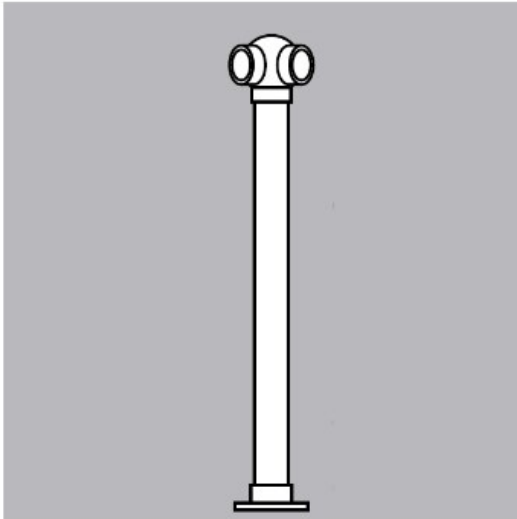

**00-S108/3** Polished Brass Single Line Ball 135 Degree Corner Post 1-1/2" OD Height 36"

Single Line Ball Posts - 135 Degree Corner Post welded 135 ball fitting to the post.

**Please Note: Flange is sold separately based on your installation needs.**