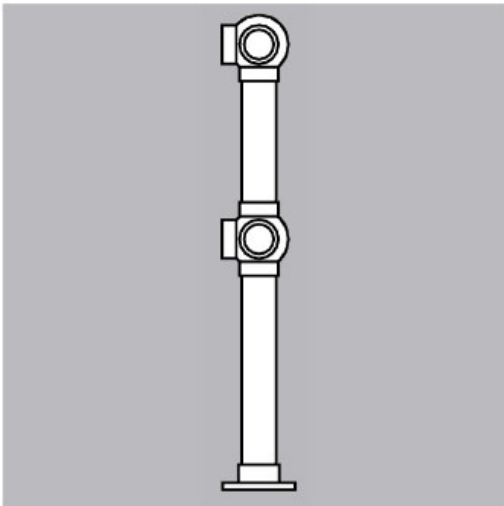

44-D103/3 Satin 304 Stainless Steel Double Line Ball Corner Post 1-1/2" OD 36" High

Double Line Ball Posts - Corner Post

Please Note: Flange is sold separately based on your installation needs.