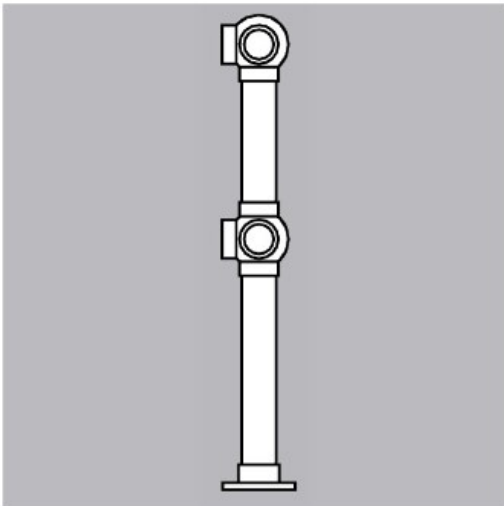

40-D203/3 Polished 304 Stainless Steel Double Line Ball Corner Post 2" OD 36" High

Double Line Ball Posts - Corner Post

Please Note: Flange is sold separately based on your installation needs.