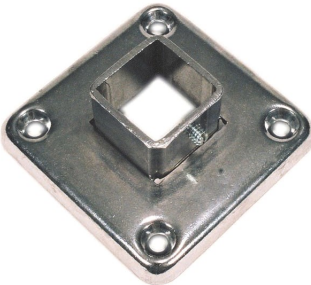

BuyRailings 71 Commerce Drive Brookfield, CT 06804 T 877-810-4116 F +1-203-930-3620 www.buyrailings.com

WA-8905 Flange With Four Countersunk Holes and Set Screw Steel 1" IPS

Shown Without Set Screw