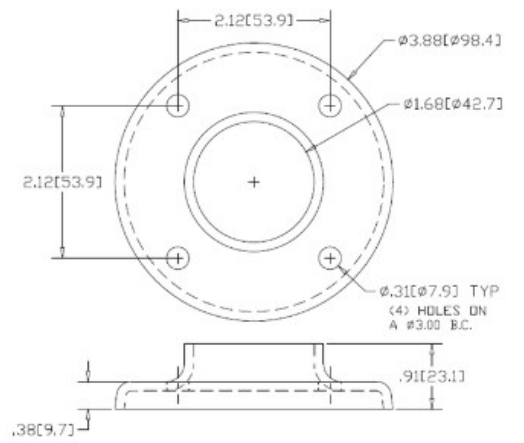

BuyRailings 71 Commerce Drive Brookfield, CT 06804 T 877-810-4116 F +1-203-930-3620 www.buyrailings.com

WA-1428 Heavy Base Flange With Four Holes Steel 1-1/4" IPS