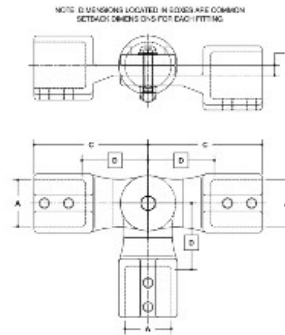

**07840** Sloping Adjustable Tee Aluminum Magnesium 1-1/4" IPS

**#32 Sloping Adjustable Tee**

PIPE SIZE	IMPERIAL UNITS (in./ft.)								METRIC UNITS (mm)							
	A	B	C	D	E	F	G	H	I	J	K	L	M	N	O	
1 1/2"	7.08	2.08	4.12	2.62				180	53	53	106	67				