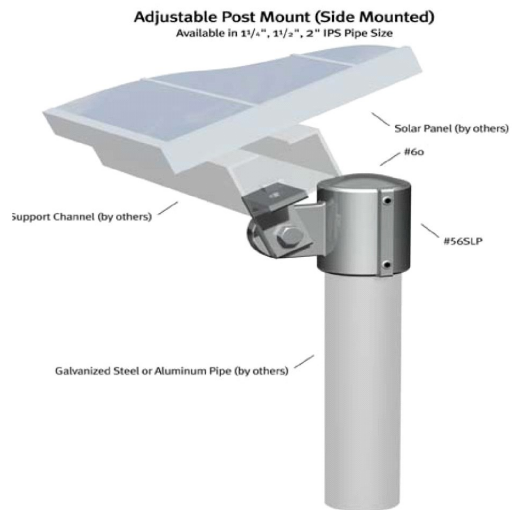

BuyRailings 71 Commerce Drive Brookfield, CT 06804 T 877-810-4116 F +1-203-930-3620 www.buyrailings.com

31430 Solar Side Mount Aluminum Magnesium 1-1/4" IPS

1 [Speed Rail Fittings for Solar Panel Mounting Options](#)