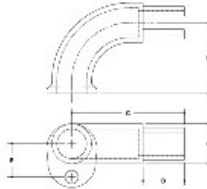

07910 Handrail Return Aluminum Magnesium 3" CL From Wall 1-1/4" IPS Position-Right

#84AR Handrail Return

SCALE: 1/4"=1'

Handrail Return 3" CL From Wall. This fitting has a neck to insert inside the pipe. Splice is not required.