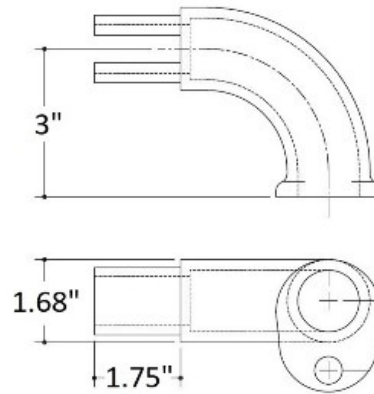

**07900 84A Handrail Return Aluminum Magnesium 3" CL From Wall 1-1/4" IPS  
Position-Left**

Handrail Return 3" CL From Wall. This fitting has a neck to insert inside the pipe. Splice is not required.