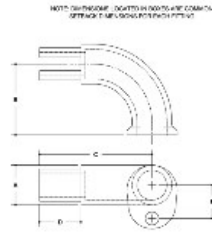

07900 Handrail Return Aluminum Magnesium 3" CL From Wall 1-1/4" IPS Position-Left

#84AL Handrail Return
SCALE: 1/4"=1'

Handrail Return 3" CL From Wall. This fitting has a neck to insert inside the pipe. Splice is not required.