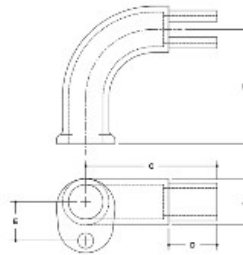

07930 Handrail Return Aluminum Magnesium 1-1/4" IPS 4-1/8" CL From Wall Position-Right

#84R Handrail Return

SCALE: FULL

ENGLISH UNITS (Inches)							METRIC UNITS (mm)								
PIPE SIZE	A	B	C	D	E	F	G	PIPE SIZE	A	B	C	D	E	F	G
1 1/4"	7.48	2.12	1.75	1.75	1.61			19.0	54	54	44	44	41		

Handrail Return 4-1/8" CL From Wall. This fitting has a neck to insert inside the pipe. Splice is not required.