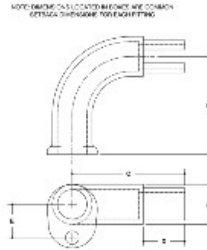

07930 Handrail Return Aluminum Magnesium 1-1/4" IPS 4-1/8" CL From Wall Position-Right

#84R Handrail Return
1/2" x 1/2"

Handrail Return 4-1/8" CL From Wall. This fitting has a neck to insert inside the pipe. Splice is not required.