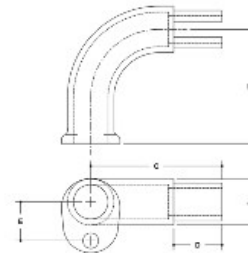

07930 Handrail Return Aluminum Magnesium 1-1/4" IPS 4-1/8" CL From Wall Position-Right

#84R Handrail Return

SCALE: FULL

ENGLISH UNITS (in/dia)							METRIC UNITS (mm)								
PIPE SIZE	A	B	C	D	E	F	G	PIPE SIZE	A	B	C	D	E	F	G
1 1/4"	7.48	2.12	1.75	1.75	1.61			192	54	55	44	44	41		

Handrail Return 4-1/8" CL From Wall. This fitting has a neck to insert inside the pipe. Splice is not required.