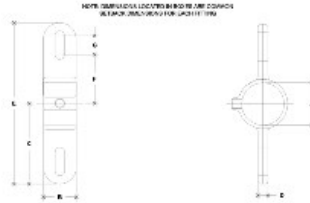

08970 Double Extended Tab Aluminum Magnesium 1-1/2" IPS

#19MA Double Extended Tab