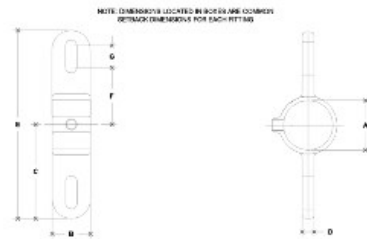

08970 Double Extended Tab Aluminum Magnesium 1-1/2" IPS

#19MA Double Extended Tab

SCALE: 1=1/2"

ENGLISH UNITS (Inches)						METRIC UNITS (mm)							
PIPE SIZE	A	B	C	D	F	G	PIPE SIZE	A	B	C	D	F	G
1 1/2"	1.75	1.75	2.00	2.00	1.75	2.25	44.27	44.27	44.27	50.80	50.80	44.27	57.15