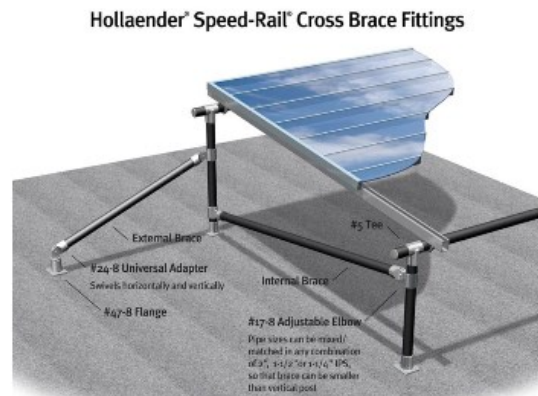

## 08850 Universal Adapter Male Aluminum Magnesium 1-1/2" IPS

Please note: This fitting is an adapter. One end goes over the 1-1/2" IPS Pipe and the other end goes inside 1-1/2" Fitting.

Swivels horizontally and vertically used for Cross Bracing on roof tops.