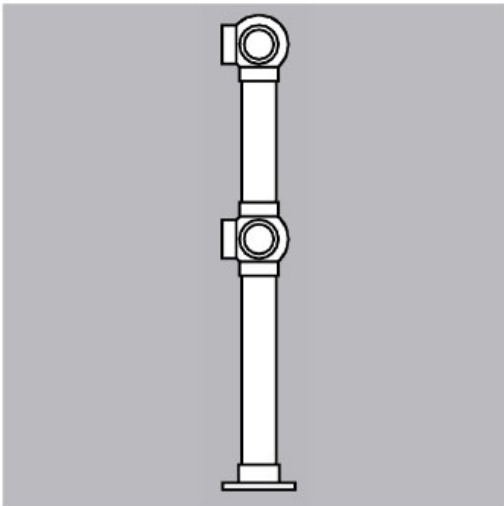

40-D203/4 Polished 304 Stainless Steel Double Line Ball Corner Post 2" OD 42" High

Double Line Ball Posts - Corner Post

Please Note: Flange is sold separately based on your installation needs.