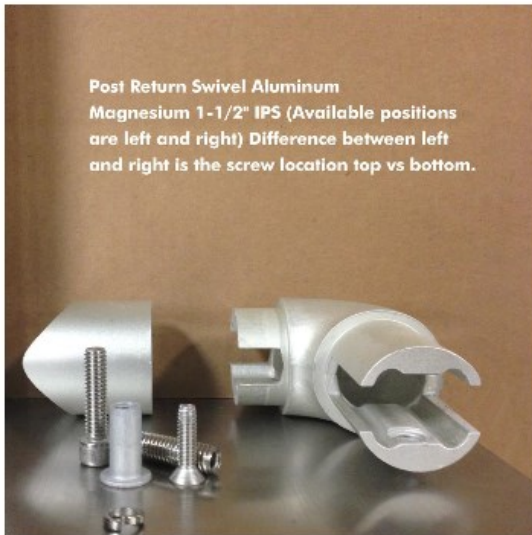

**58166** Post Return Swivel Aluminum Magnesium 1-1/2" IPS Position Right

*A Rivet Nut tool is required to assemble Interna-Rail fittings*

[Installation Instructions](#) 