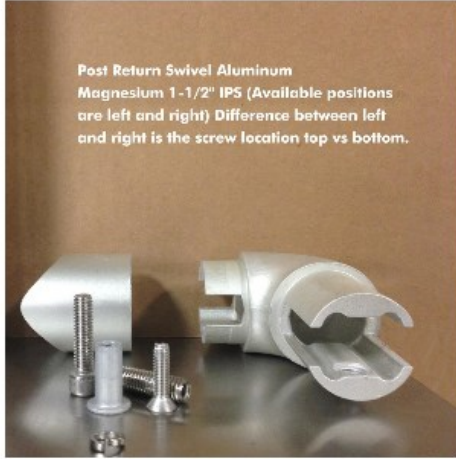

**58176 Post Return Swivel Aluminum Magnesium 1-1/2" IPS Position Left**

*A Rivet Nut tool is required to assemble Interna-Rail fittings*

[Installation Instructions](#) 