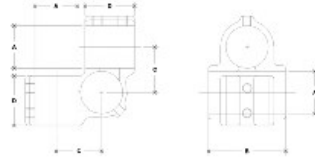

09740 Rackmaster Aluminum Magnesium 2" IPS

#102 Rackmaster