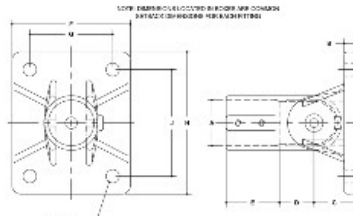

28990 Heavy Duty Adjustable Base Flange 1-1/2" IPS (1.94" ID)

#46AHD Adjustable Flange