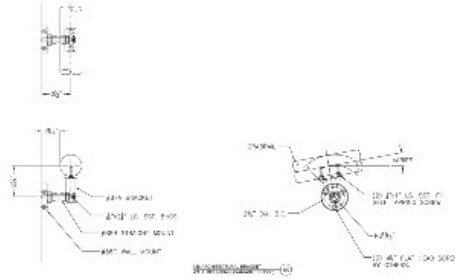

31046 Architectural Handrail Bracket for Wall 1-1/2" IPS (1.94" ID)

Architectural style aluminum bracket for wall mounted handrail.

Includes two screws (Item# 83512) to connect bracket to handrail.