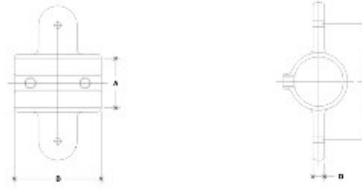

09340 Adj. Cross Male Body 2" IPS (2.41" ID)

#19M Adjustable Cross Male Body

SCALE: 1/4"=1"

PIPE SIZE	ENGLISH UNITS (INCHES)						PIPE SIZE	METRIC UNITS (MM)							
	A	B	C	D	E	F		G	A	B	C	D	E	F	G
1"	1.31	1.38	1.38	1.38	0.40		33	35	35	35	10				
1 1/2"	1.50	1.57	1.58	1.58	0.40		38	40	40	40	10				
2"	1.69	1.76	1.77	1.77	0.40		43	45	45	45	10				
2 1/2"	1.88	1.95	1.96	1.96	0.40		48	50	50	50	10				
3"	2.07	2.14	2.15	2.15	0.40		53	55	55	55	10