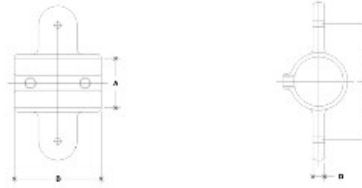

07340 Adj. Cross Male Body 1-1/4" IPS (1.72" ID)

#19M Adjustable Cross Male Body
SCALE: 1/4"=1"