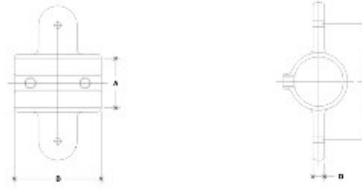

07340 Adj. Cross Male Body 1-1/4" IPS (1.72" ID)

#19M Adjustable Cross Male Body
SCALE: 1/8"=1"

PIPE SIZE	ENGLISH UNITS (INCHES)						PIPE SIZE	METRIC UNITS (MM)							
	A	B	C	D	E	F		G	A	B	C	D	E	F	G
1"	1.31	1.38	1.38	1.38	0.40		33	35	35	35	10				
1 1/4"	1.50	1.57	1.58	1.58	0.40		38	40	40	40	10				
1 1/2"	1.63	1.70	1.71	1.71	0.40		41	43	43	43	10				
2"	1.87	1.94	1.95	1.95	0.40		47	49	49	49	10				
2 1/2"	2.12	2.19	2.20	2.20	0.40		54	56	56	56	10