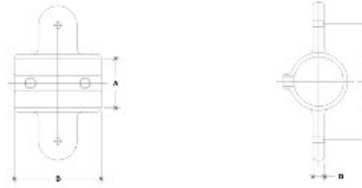

08340 Adj. Cross Male Body 1-1/2" IPS (1.94" ID)

#19M Adjustable Cross Male Body
SCALE: 1/4"=1"