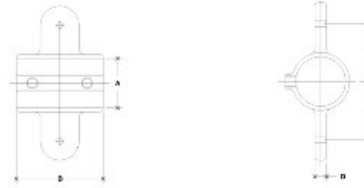

08340 Adj. Cross Male Body 1-1/2" IPS (1.94" ID)

#19M Adjustable Cross Male Body

SCALE: 1/4"=1"