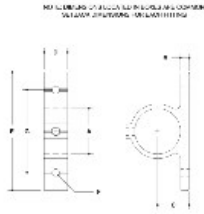

27610 Extruded Offset Bracket (1" Cut) 1-1/4" IPS (1.72" ID)

#52ES Extruded Offset Bracket (1" Cut)