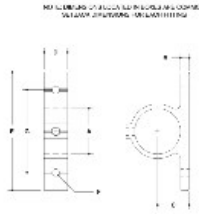

27610 Extruded Offset Bracket (1" Cut) 1-1/4" IPS (1.72" ID)

#52ES Extruded Offset Bracket (1" Cut)