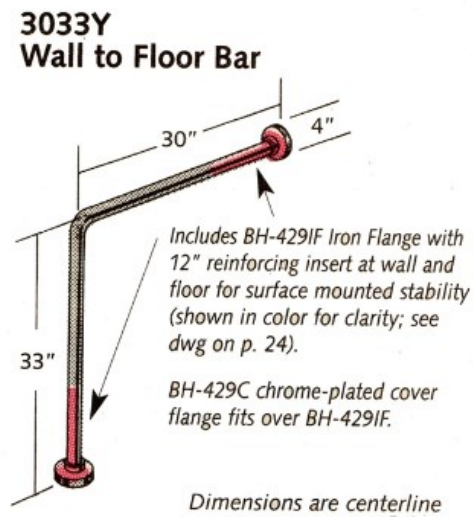

H-3033Y/ASLP Wall-to-Floor Bar Satin Stainless Steel Anti-Slip Tubing Size 1-1/2" OD

The maximum load weight is 300 lbs.