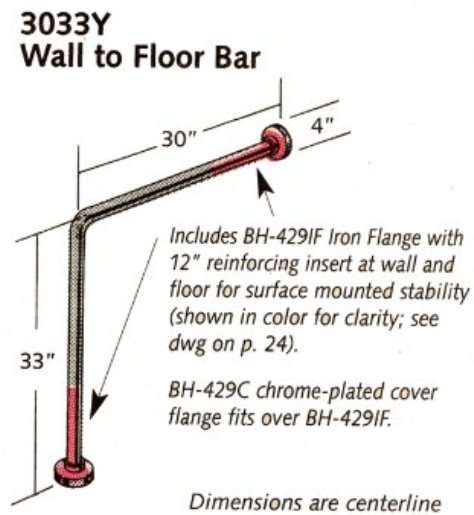

H-3033Y/ASLP Wall-to-Floor Bar Satin Stainless Steel Anti-Slip Tubing Size 1-1/2" OD

The maximum load weight is 300 lbs.