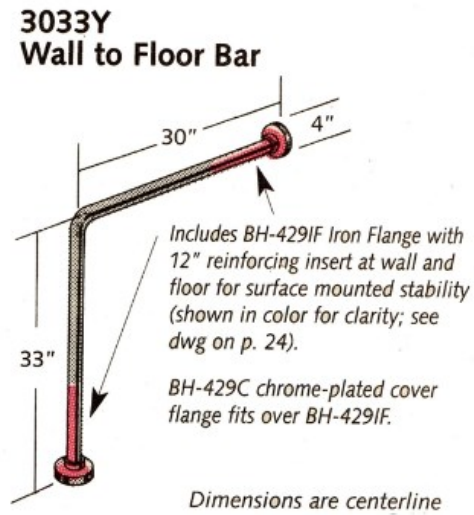

H-3033Y Wall-to-Floor Bar Satin Stainless Steel 304 Tubing Size 1-1/2" OD

The maximum load weight is 300 lbs.