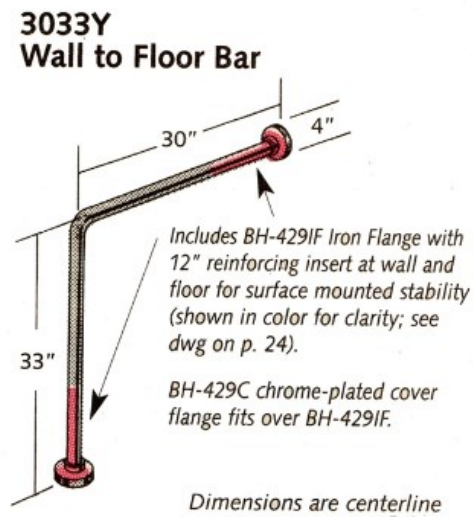

**H-3033Y** Wall-to-Floor Bar Satin Stainless Steel 304 Tubing Size 1-1/2" OD

The maximum load weight is 300 lbs.