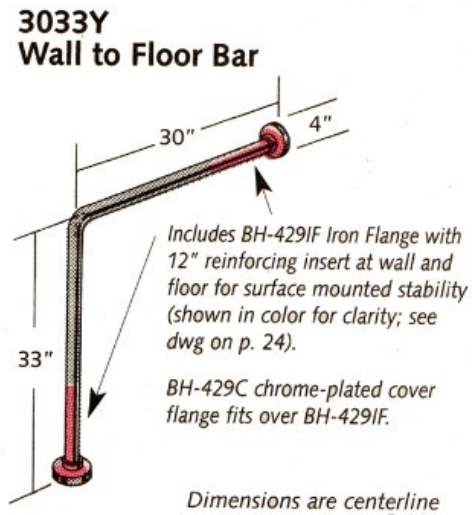

H-3033Y/B Wall-to-Floor Bar Polished Stainless Steel 304 Tubing Size 1-1/2" OD

The maximum load weight is 300 lbs.