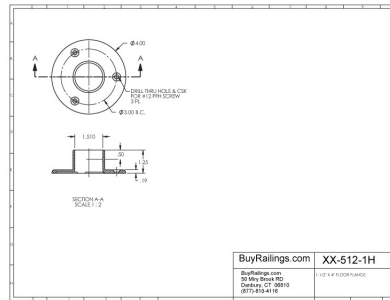

BuyRailings 71 Commerce Drive Brookfield, CT 06804 T 877-810-4116 F +1-203-930-3620 www.buyrailings.com

44-512/1H 4" Satin (Brushed) Stainless Steel Floor Flange 1-1/2" OD

Flanges provide numerous mounting solutions for railing projects including wall mounting handrails, floor mounting footrail as well as angle, adjustable, socket, square, cut and cubicle mounting for special architectural railing projects.