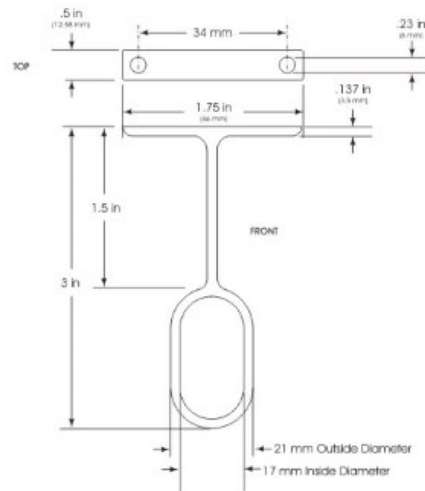

EP842-PC Center Support For Oval Rod Zinc-Polished Chrome

Bright chrome plated center support

Overall length of bracket = 76 mm Length of base plate = 46 mm Distance between mounting holes centers = 32 mm